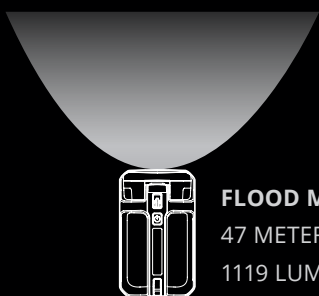

INTRODUCING A NEW HYBRID – **THE PELI™ 9050**

PELI™ 9050 | PELIPRODUCTS.CO.UK

AN INDUSTRY FIRST

The new 9050 is the next generation of Peli High Performance lighting.

The 9050 includes industry first technology – The flexible “Dual Fuel” battery system allows you to select between Rechargeable Li-Ion, AA Alkaline or AA NiMH cells.

True differentiation between remote area task, and powerful search lighting is available in one compact and lightweight product, all at the touch of a button.

VERSATILE ILLUMINATION

Switch between dedicated Flood/Spot light modes to transform your 9050, providing up to 3369 Lumens – depending on the task and environment.

(Lumens and Beam Distance when using 2 x Li-Ion batteries)

FLOOD MODE:
47 METERS
1119 LUMENS

SPOT MODE:
489 METERS
2623 LUMENS

SPOT/FLOOD MODE:
417 METERS
3369 LUMENS

PELI™ 9050

SIMPLIFIED DOCKING

The 9050 features a quick-release charger base. A click sound verifies the fast & hassle free dismounting and re-mounting of the light.

With a sturdy base in vertical mode, place on a flat surface and angle the light head to provide perfect downward illumination.

WATERPROOF

**IP67
RATING**

The 9050 is waterproof with an IP67 rating, allowing you to keep the job illuminated through wet working conditions.