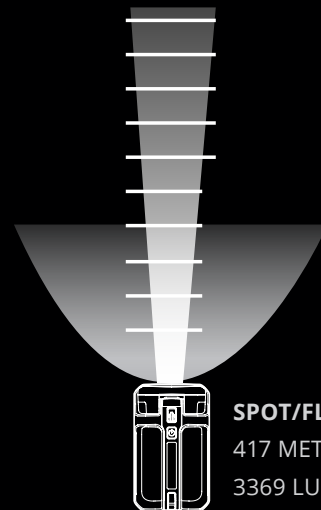

True differentiation between remote area task, and powerful search lighting is available in one compact and lightweight product, all at the touch of a button.

VERSATILE ILLUMINATION

Switch between dedicated Flood/Spot light modes to transform your 9050, providing up to 3369 Lumens – depending on the task and environment.

(Lumens and Beam Distance when using 2 x Li-Ion batteries)

FLOOD MODE:
47 METERS
1119 LUMENS

SPOT MODE:
489 METERS
2623 LUMENS

SPOT/FLOOD MODE:
417 METERS
3369 LUMENS

PELI™ 9050

SIMPLIFIED DOCKING

The 9050 features a quick-release charger base. A click sound verifies the fast & hassle free dismounting and re-mounting of the light.

ADAPTIVE LIGHTING

112.5°

Vertical position for downward beam lighting option

The 9050 directs light accurately, wherever and whenever you need it.

Combine with a tripod (available separately) and rotate through 112.5°.

With a sturdy base in vertical mode, place on a flat surface and angle the light head to provide perfect downward illumination.

WATERPROOF

**IP67
RATING**

The 9050 is waterproof with an IP67 rating, allowing you to keep the job illuminated through wet working conditions.